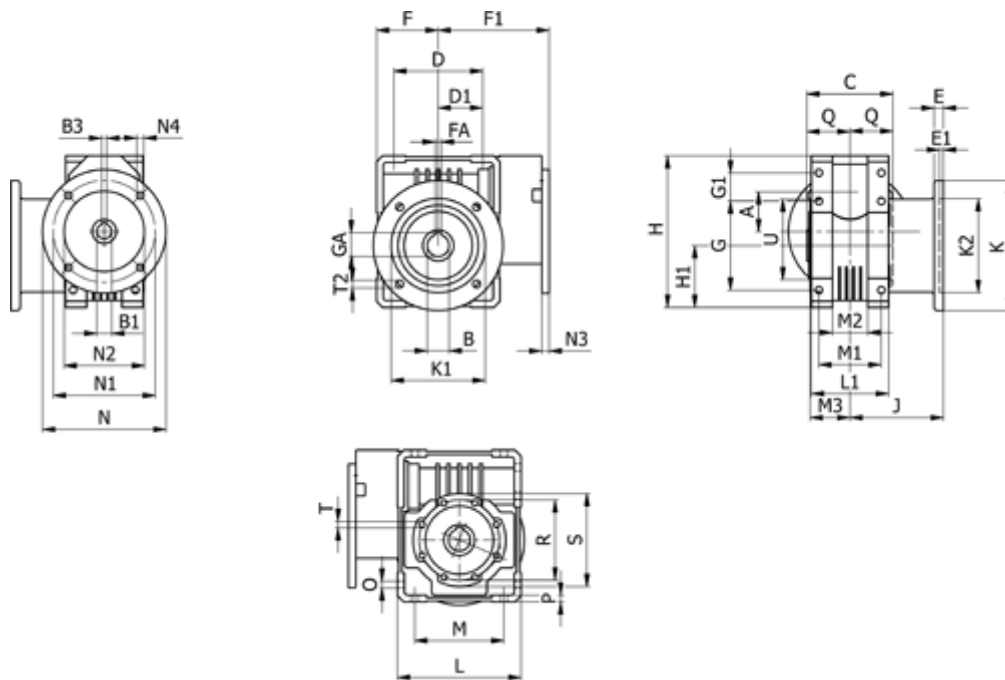

# Data Sheet

Article number: 392108609043010

Description: Worm gear  
WR 86-UF2-90-80B5, without lubrication

## Measures

A = 86.90	E = 15	H = 245.5	M = 126	N4 = M10x13	U = 110
B = 35	E1 = 6	H1 = 100.0	M1 = 165	O = 11.5	
B1 E7 = 19	F = 100	J = 151.0	M2 = 130	P = 11	
B2 = 21.8	F1 = 180	K = 210	M3 = 12	Q = 45	
B3 H9 = 6	FA = 10	K1 = 176	N = 200	R = 130	
C = 140	G = 144	K2 = 152	N1 = 165	S = 150	
D = 144.0	G1 = 45.5	L = 65	N2 = 130	T = M10x18	
D1 = 72.0	GA = 38.3	L1 = 144	N3 = 12.0	T2 = 12.5	